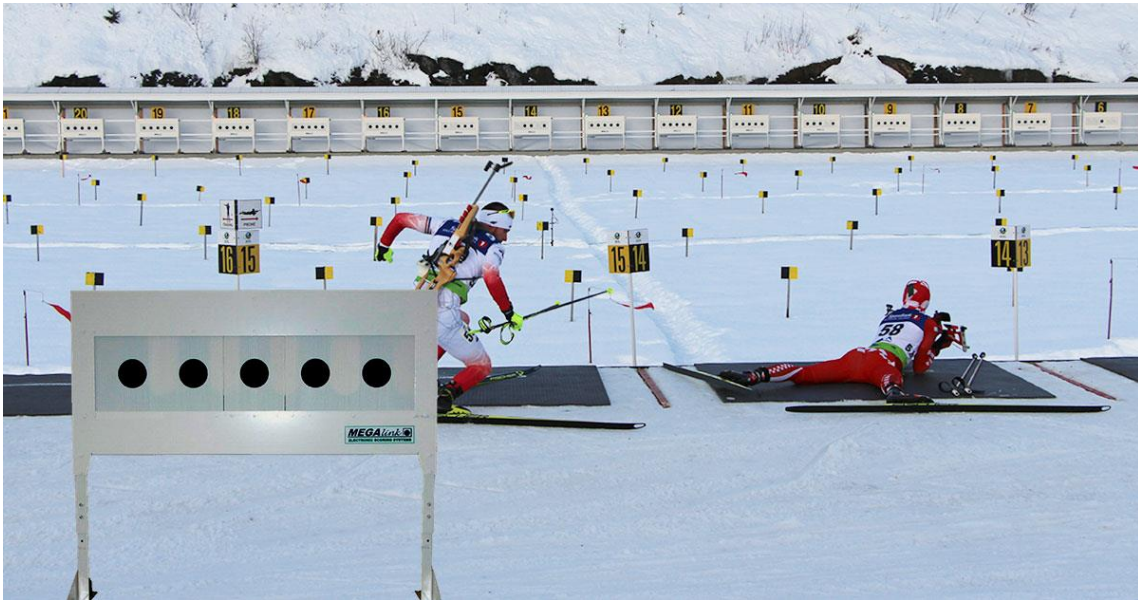

Biathlon Shoot

NO SKIING OR RUNNING REQUIRED

Sunday, Jan. 9, 2022 from 10 a.m. to Noon, Rifle Range

Rimfire Shoot, this is not a run and gun shoot.

40-shot match, 20-shots bench (arm support only) & 20-shots standing

Target is the official biathlon prone (45mm) & standing (115mm) target 50m sizes.

Two 5-bull targets with 4-shots per bull per match

Bulls with excessive hits per bull are scored as misses.

Fees: Adult \$10, Junior \$5; Money Pot \$5

Juniors can shoot all from the bench

Any rimfire .22 or .17 rifle, any sights, no slings or shooting gloves

Open to the public

RIFLE

Sponsored by the DSC Rifle Committee

**SMALLBORE • HIGH POWER
SPORTING • SILHOUETTE**